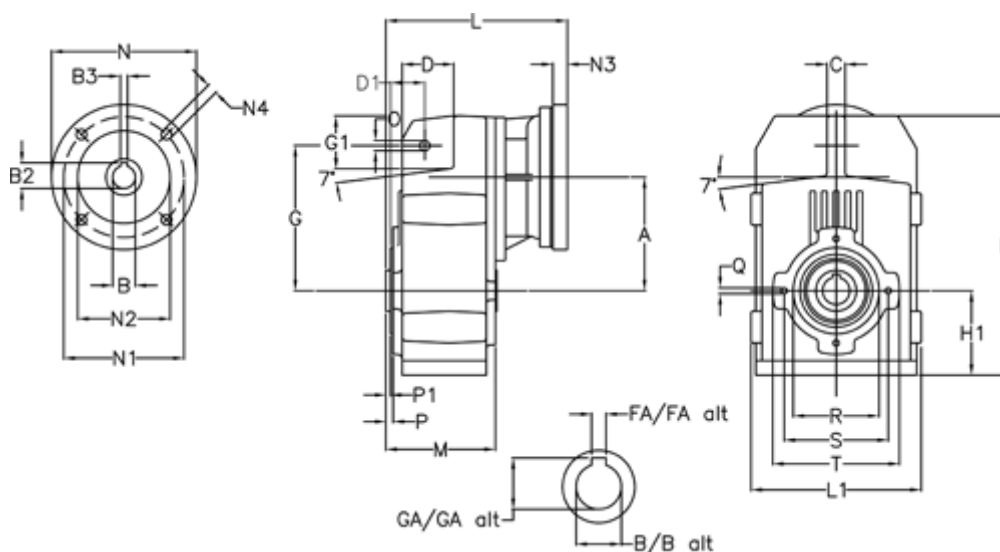

Article number: 29560302343235
 Description: Shaft mounted gear
 A312H35-23,4-P90B5

Measures

A = 150.50	FA = 10	M = 125.0	Q = M10x17
B = 35	G = 170	N = 200	R = 110
B1 = 24	G1 = 84.0	N1 = 165	S = 130
B2 = 27.3	GA = 38.3	N2 = 130	T = 150
B3 = 8	H = 326.0	N4 = M10x20	
C = 20	H1 = 102.0	O = 13	
D = 68.0	L = 245.0	P = 6.5	
D1 = 54.0	L1 = 210	P1 = 3.5	